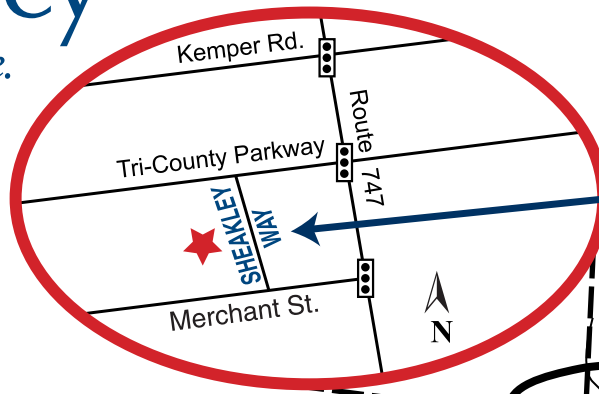

Directions from DAYTON:

- Take I-75 SOUTH
- To I-275 (towards I-71/Columbus/I-74/Indianapolis), (Exit #16)
- Merge onto 275 W
- Take the OH 747 SOUTH (Exit #42A) towards SPRINGDALE/GLENDALE
- Merge onto PRINCETON PIKE/ OH 747
- Turn RIGHT onto TRI COUNTY PARKWAY
- Turn LEFT onto SHEAKLEY WAY (across from Benihana)
- Building is on the right.

Directions from LEXINGTON:

- Take I-75 NORTH
- To the SHARON RD exit (Exit #15) towards GLENDALE/SHARONVILLE
- Keep LEFT at the fork in the ramp.
- Turn LEFT onto E. SHARON RD
- E. SHARON RD becomes E. SHARON AVE.
- Turn RIGHT onto CONGRESS AVE/OH 747
- CONGRESS AVE/OH 747 becomes PRINCETON PIKE/OH 747
- Turn LEFT onto MERCHANT STREET
- Turn RIGHT onto second drive (SHEAKLEY WAY), follow to front of building with white clock tower.

Directions from COLUMBUS:

- Take I-71 SOUTH
- To the I-275 WEST exit (Exit #17B) towards I-75
- Merge onto I-275 WEST
- Take the OH-747 SOUTH exit (Exit #42A) towards SPRINGDALE/GLENDALE
- Merge onto PRINCETON PIKE/OH 747
- Turn RIGHT onto TRI COUNTY PARKWAY
- Turn LEFT onto SHEAKLEY WAY (across from Benihana)
- Building is on the right.

Directions from LOUISVILLE:

- Take I-64 E heading towards LEXINGTON / CINCINNATI / I-71
- Take exit number 6 to get on I-71 N towards CINCINNATI
- Stay SLIGHT LEFT on I-71 N heading towards CINCINNATI
- Stay STRAIGHT heading north on I-71/75 N
- Keep SLIGHT LEFT at the fork
- Take exit number 15 on I-75 N towards SHARON RD / GLENDALE / SHARONVILLE
- Keep SLIGHT LEFT at the fork towards SHARON RD / GLENDALE
- Turn LEFT onto E SHARON ROAD
- E SHARON ROAD becomes E SHARON AVENUE / E SHARON ROAD
- Turn RIGHT onto CONGRESS AVENUE
- CONGRESS AVENUE becomes PRINCETON PIKE
- Turn LEFT onto MERCHANT STREET.
- Turn RIGHT onto second drive (SHEAKLEY WAY), follow to front of building with white clock tower.